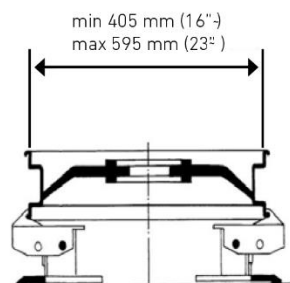

Universal wheel clamping device suitable to almost all tyre changers with concentric movement of the jaws.

CODICE CODE	DESCRIZIONE DESCRIPTION
Y000099	UNICLAMP

Ruote moto
 Motorcycle wheels

Ruote moto con freno disco e trasmissione a cinghia
 Motorcycle wheels with brake disk and belt drive